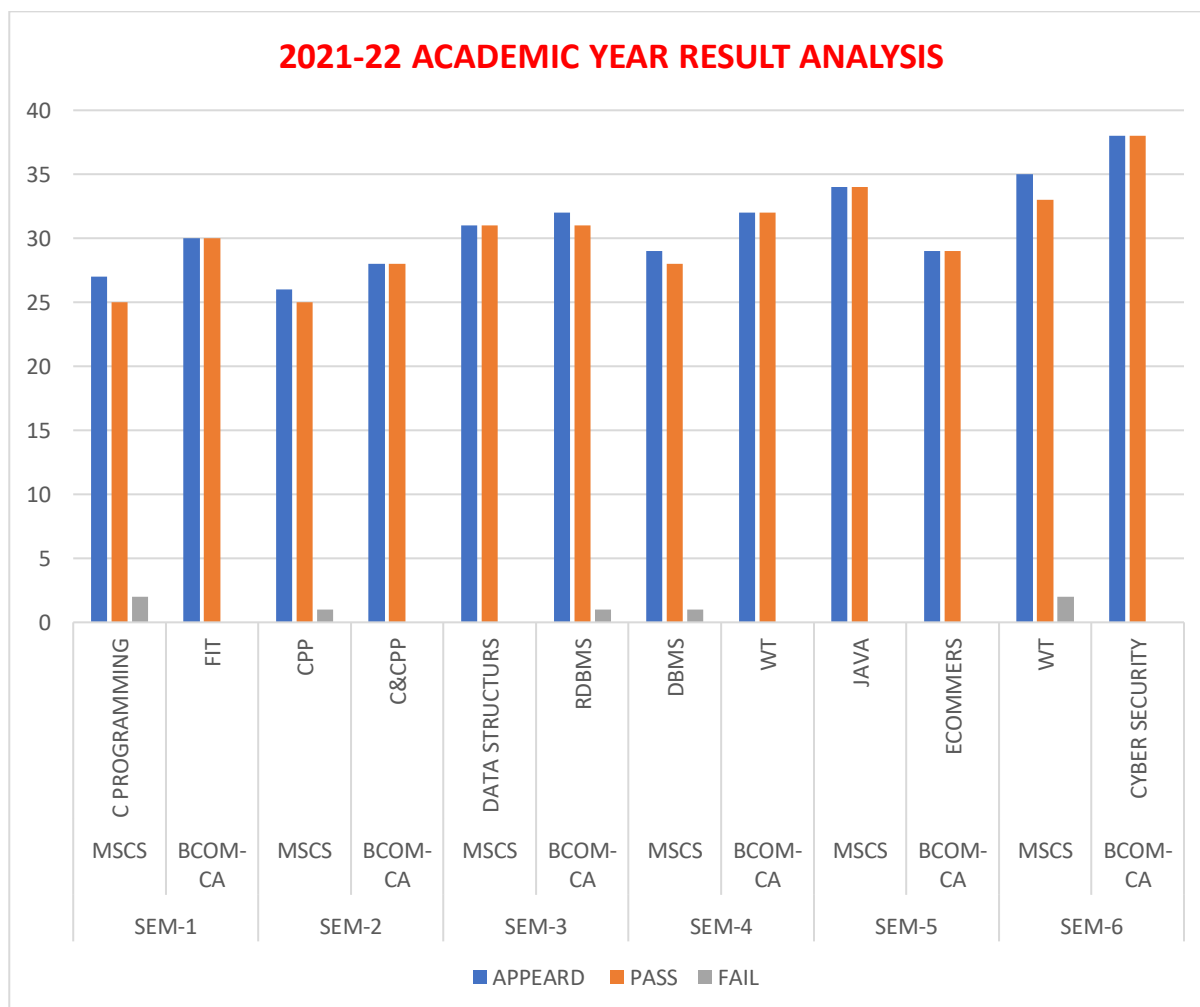

**TELANGANA SOCIAL WELFARE RESIDENTIAL DEGREE COLLEGE
FOR WOMEN , WANAPARTHY**
Wanaparth - 509103
Affiliated to Palamuru University , MBNR

Smt V.Aruna,
M.A,B.Ed,
Principal.

Mobile : +91-7995010680
E-mail: prl-rdcw-wnprrt-swrs@telangana.gov.in

2021-22 A.Y RESULT ANALYSIS

2021-2022	SEM-1		SEM-2		SEM-3		SEM-4		SEM-5		SEM-6	
	MSCS	BCOM-CA	MSCS	BCOM-CA	MSCS	BCOM-CA	MSCS	BCOM-CA	MSCS	BCOM-CA	MSCS	BCOM-CA
	C PROGRAMMING	FIT	CPP	C&CPP	DATA STRUCTURES	RDBMS	DBMS	WT	JAVA	ECOMMERS	WT	CYBER SECURITY
APPEAR	27	30	26	28	31	32	29	32	34	29	35	38
PASS	25	30	25	28	31	31	28	32	34	29	33	38
FAIL	2	0	1	0	0	1	1	0	0	0	2	0

2021-22 ACADEMIC YEAR RESULT ANALYSIS