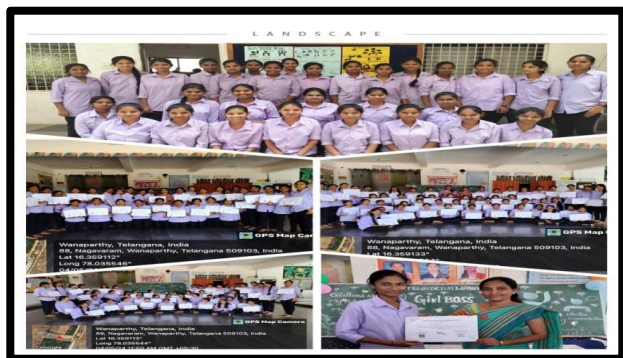

**TELANGANA SOCIAL WELFARE RESIDENTIAL DEGREE COLLEGE
FOR WOMEN WANAPARTHY**
Wanaparth - 509103

SmtV.Aruna,
M.A,B.Ed,
Principal.

Mobile : +91-7995010680
E-mail: prl-rdcw-wnprt-swrs@telangana.gov.in

STRENGTH OF THE DEPARTMENT

- The department offers additional courses like the Girl Boss and Kalpana programs.
- It also provides certificate courses such as Chem Draw and Nuclear Chemistry.
- Slow learners receive study materials and question banks for extra support.
- Students present study projects and seminars annually.
- Field trips are regularly organized for industrial exposure.
- Additional resources, such as online video lectures, are provided to enhance student knowledge.
- The department encourages participation in extracurricular activities like Campus Swachh Gurukula.

GIRL BOSS PROGRAMME: