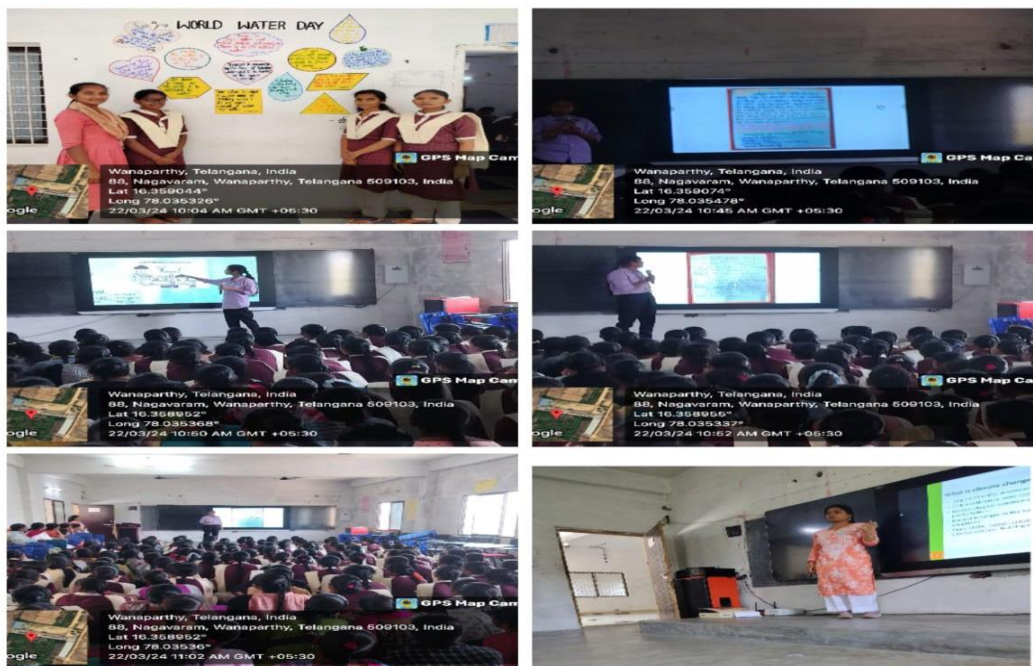

- The department offers additional courses like the Girl Boss and Kalpana programs.
- It also provides certificate courses such as Chem Draw and Nuclear Chemistry.
- Slow learners receive study materials and question banks for extra support.
- Students present study projects and seminars annually.
- Field trips are regularly organized for industrial exposure.
- Additional resources, such as online video lectures, are provided to enhance student knowledge.
- The department encourages participation in extracurricular activities like Campus Swachh Gurukula.

GIRL BOSS PROGRAMME:

KALPANA PROGRAMME:

I. Department of chemistry celebrated " Water day"

On the occasion students explain about save water and preservation of water resources for future generation .

II. Department of chemistry celebrated " National science day"